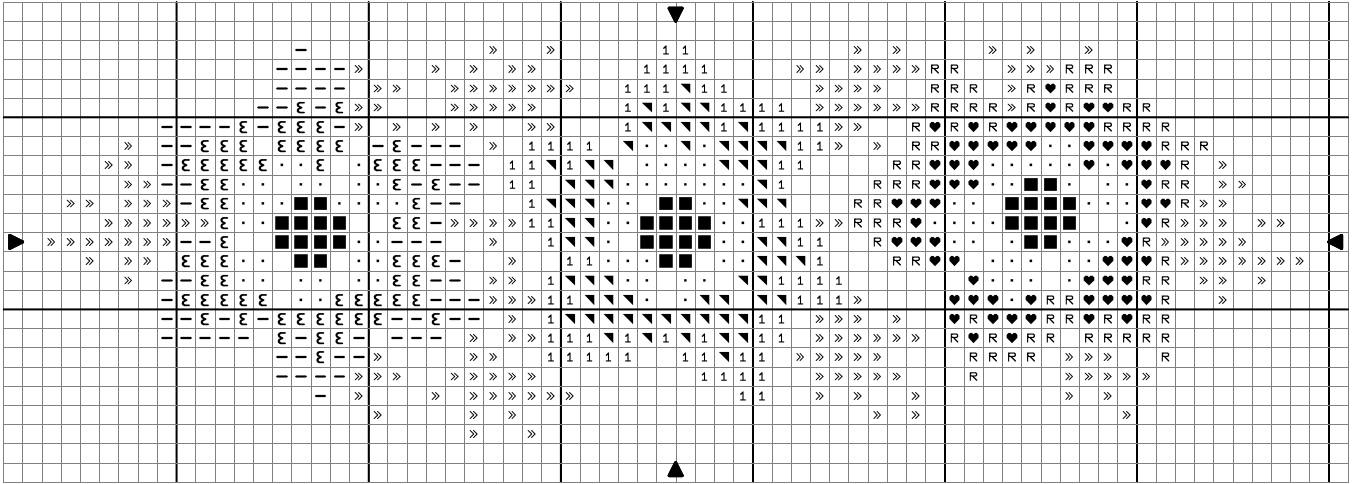

Anemones

Cross stitch in 2 strands		Anchor
•	White	1
—	Pale mauve	85
ε	Medium mauve	87
1	Pale lavender	108
▼	Medium lavender	110
R	Pink	28
♥	Dark red	20
»	Green	227
■	Very dark blue	127

Copyright © and design Debbie Cripps