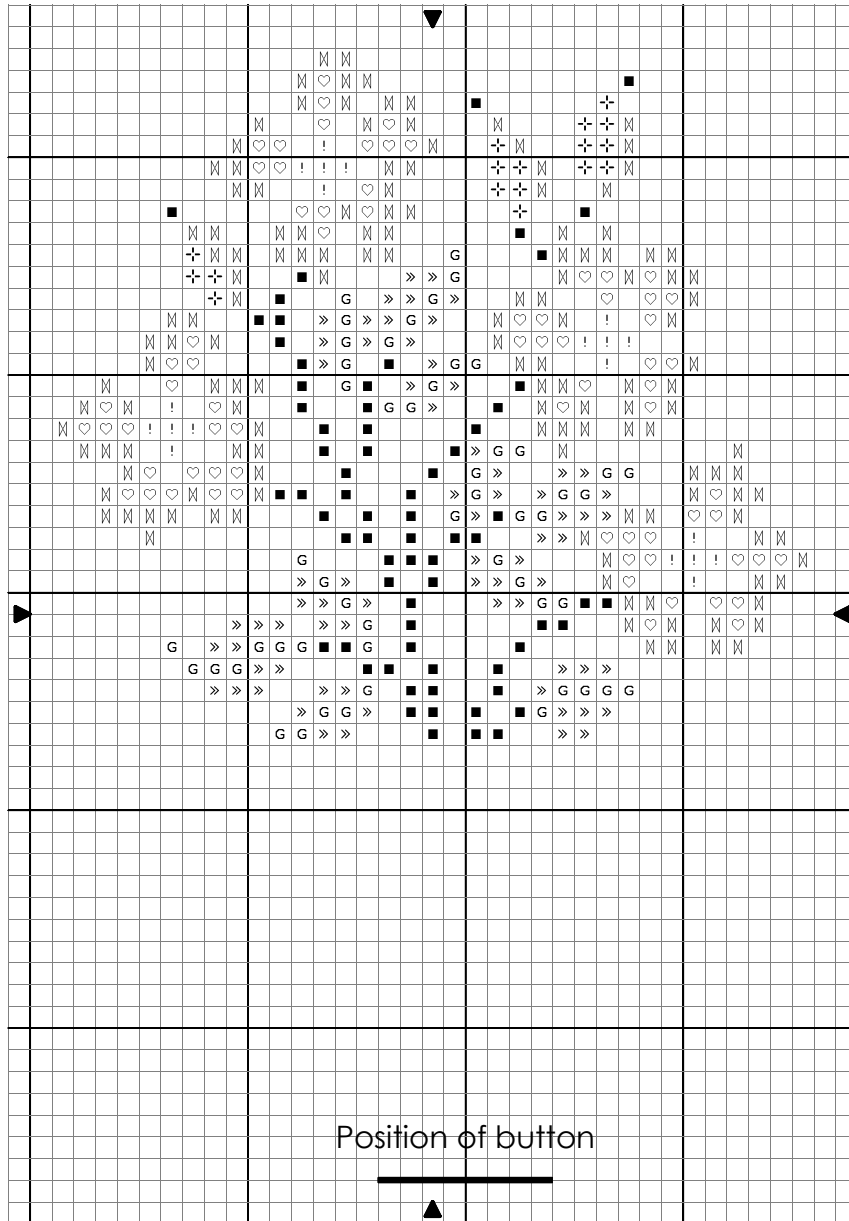

# Crown Chimney Pot With Roses

Cross stitch in 2 strands		Anchor
♡	Pale pink	48
⌘	Medium pink	66
⊕	Dark pink	27
»	Pale blue green	875
G	Dark blue green	877
■	Mushroom	1084
!	Pale yellow	288

Stitched on 16 count white Aida or 32 count white Belfast Linen