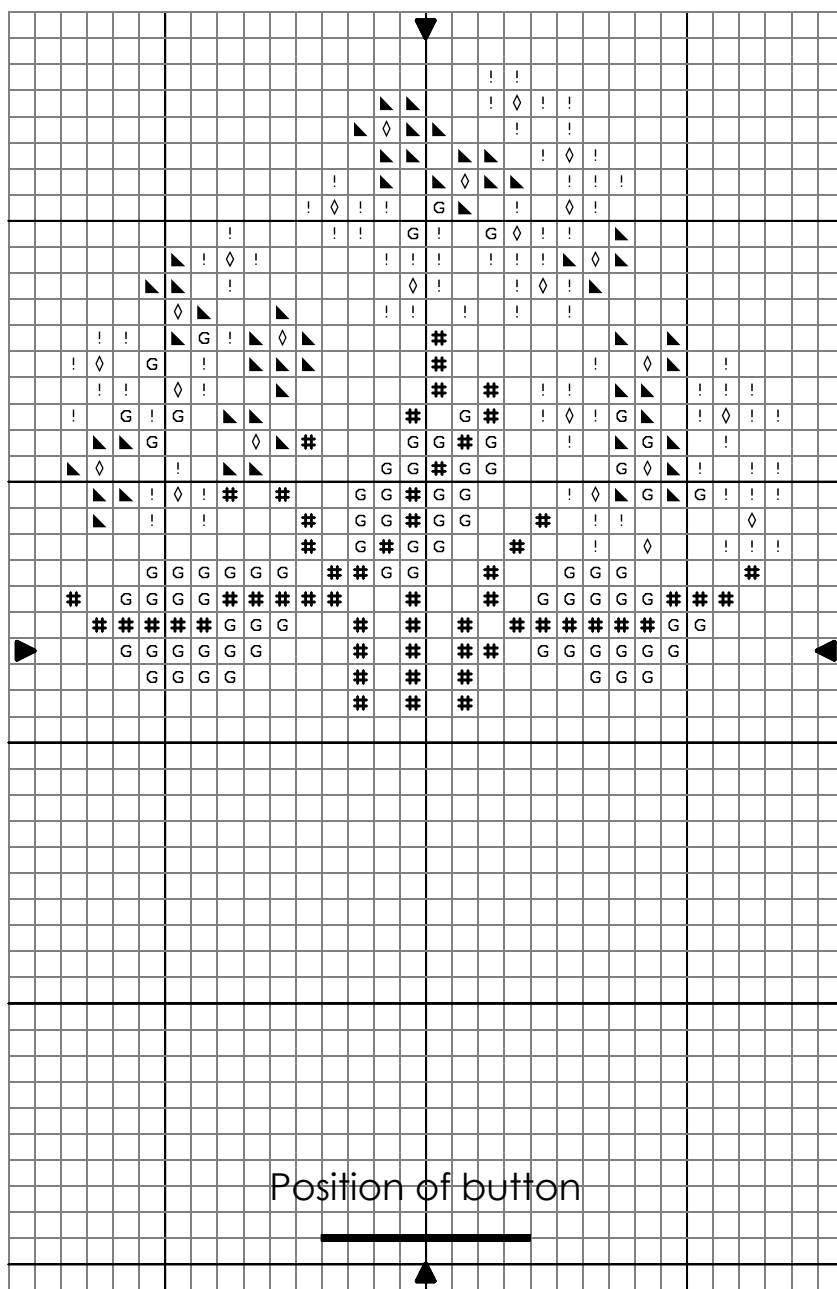

Classic Chimney Pot With Hydrangeas

Cross stitch in 2 strands		Anchor
▲	Medium purple	92
!	Pale violet	117
◇	Medium violet	118
G	Medium jade	209
#	Dark jade	211

Stitched on 16 count white Aida or 32 count white Belfast Linen